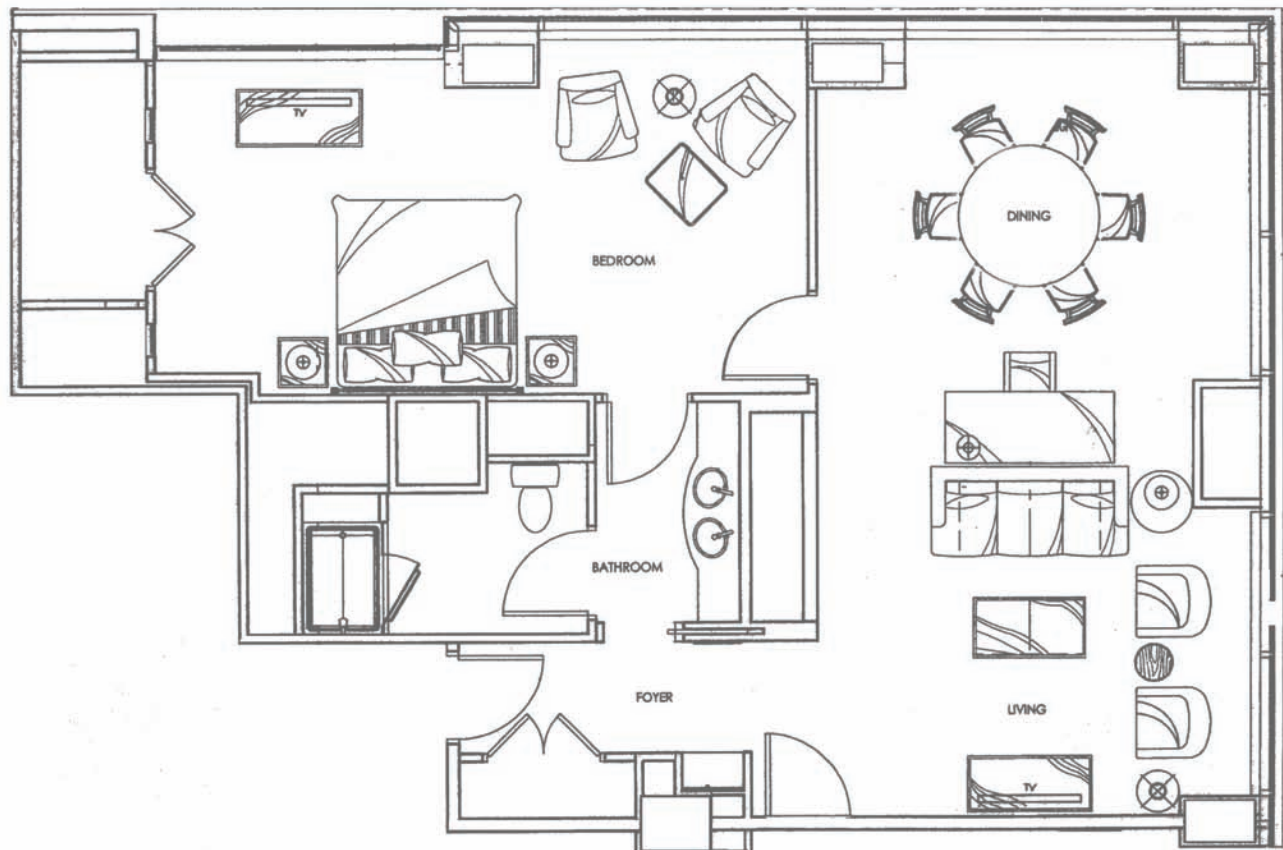

Executive Suites

★ ★ ★ Two-Bay Suites

Our Executive Suites combine the rich luxuries of our standard guest rooms with an expanded living and dining area. Marble finishes and custom furnishings make this the perfect place to host a few friends for drinks, or to relax in a home-like environment after a day's meetings.

Room Descriptions

- ★ 850 - 1,000 square feet
- ★ Loaded with standard amenities
- ★ Marble entryway and finishes
- ★ Deluxe living area
- ★ Dining area, seats six
- ★ Separate bedroom suite
- ★ Spacious bathroom with large vanity and standing shower